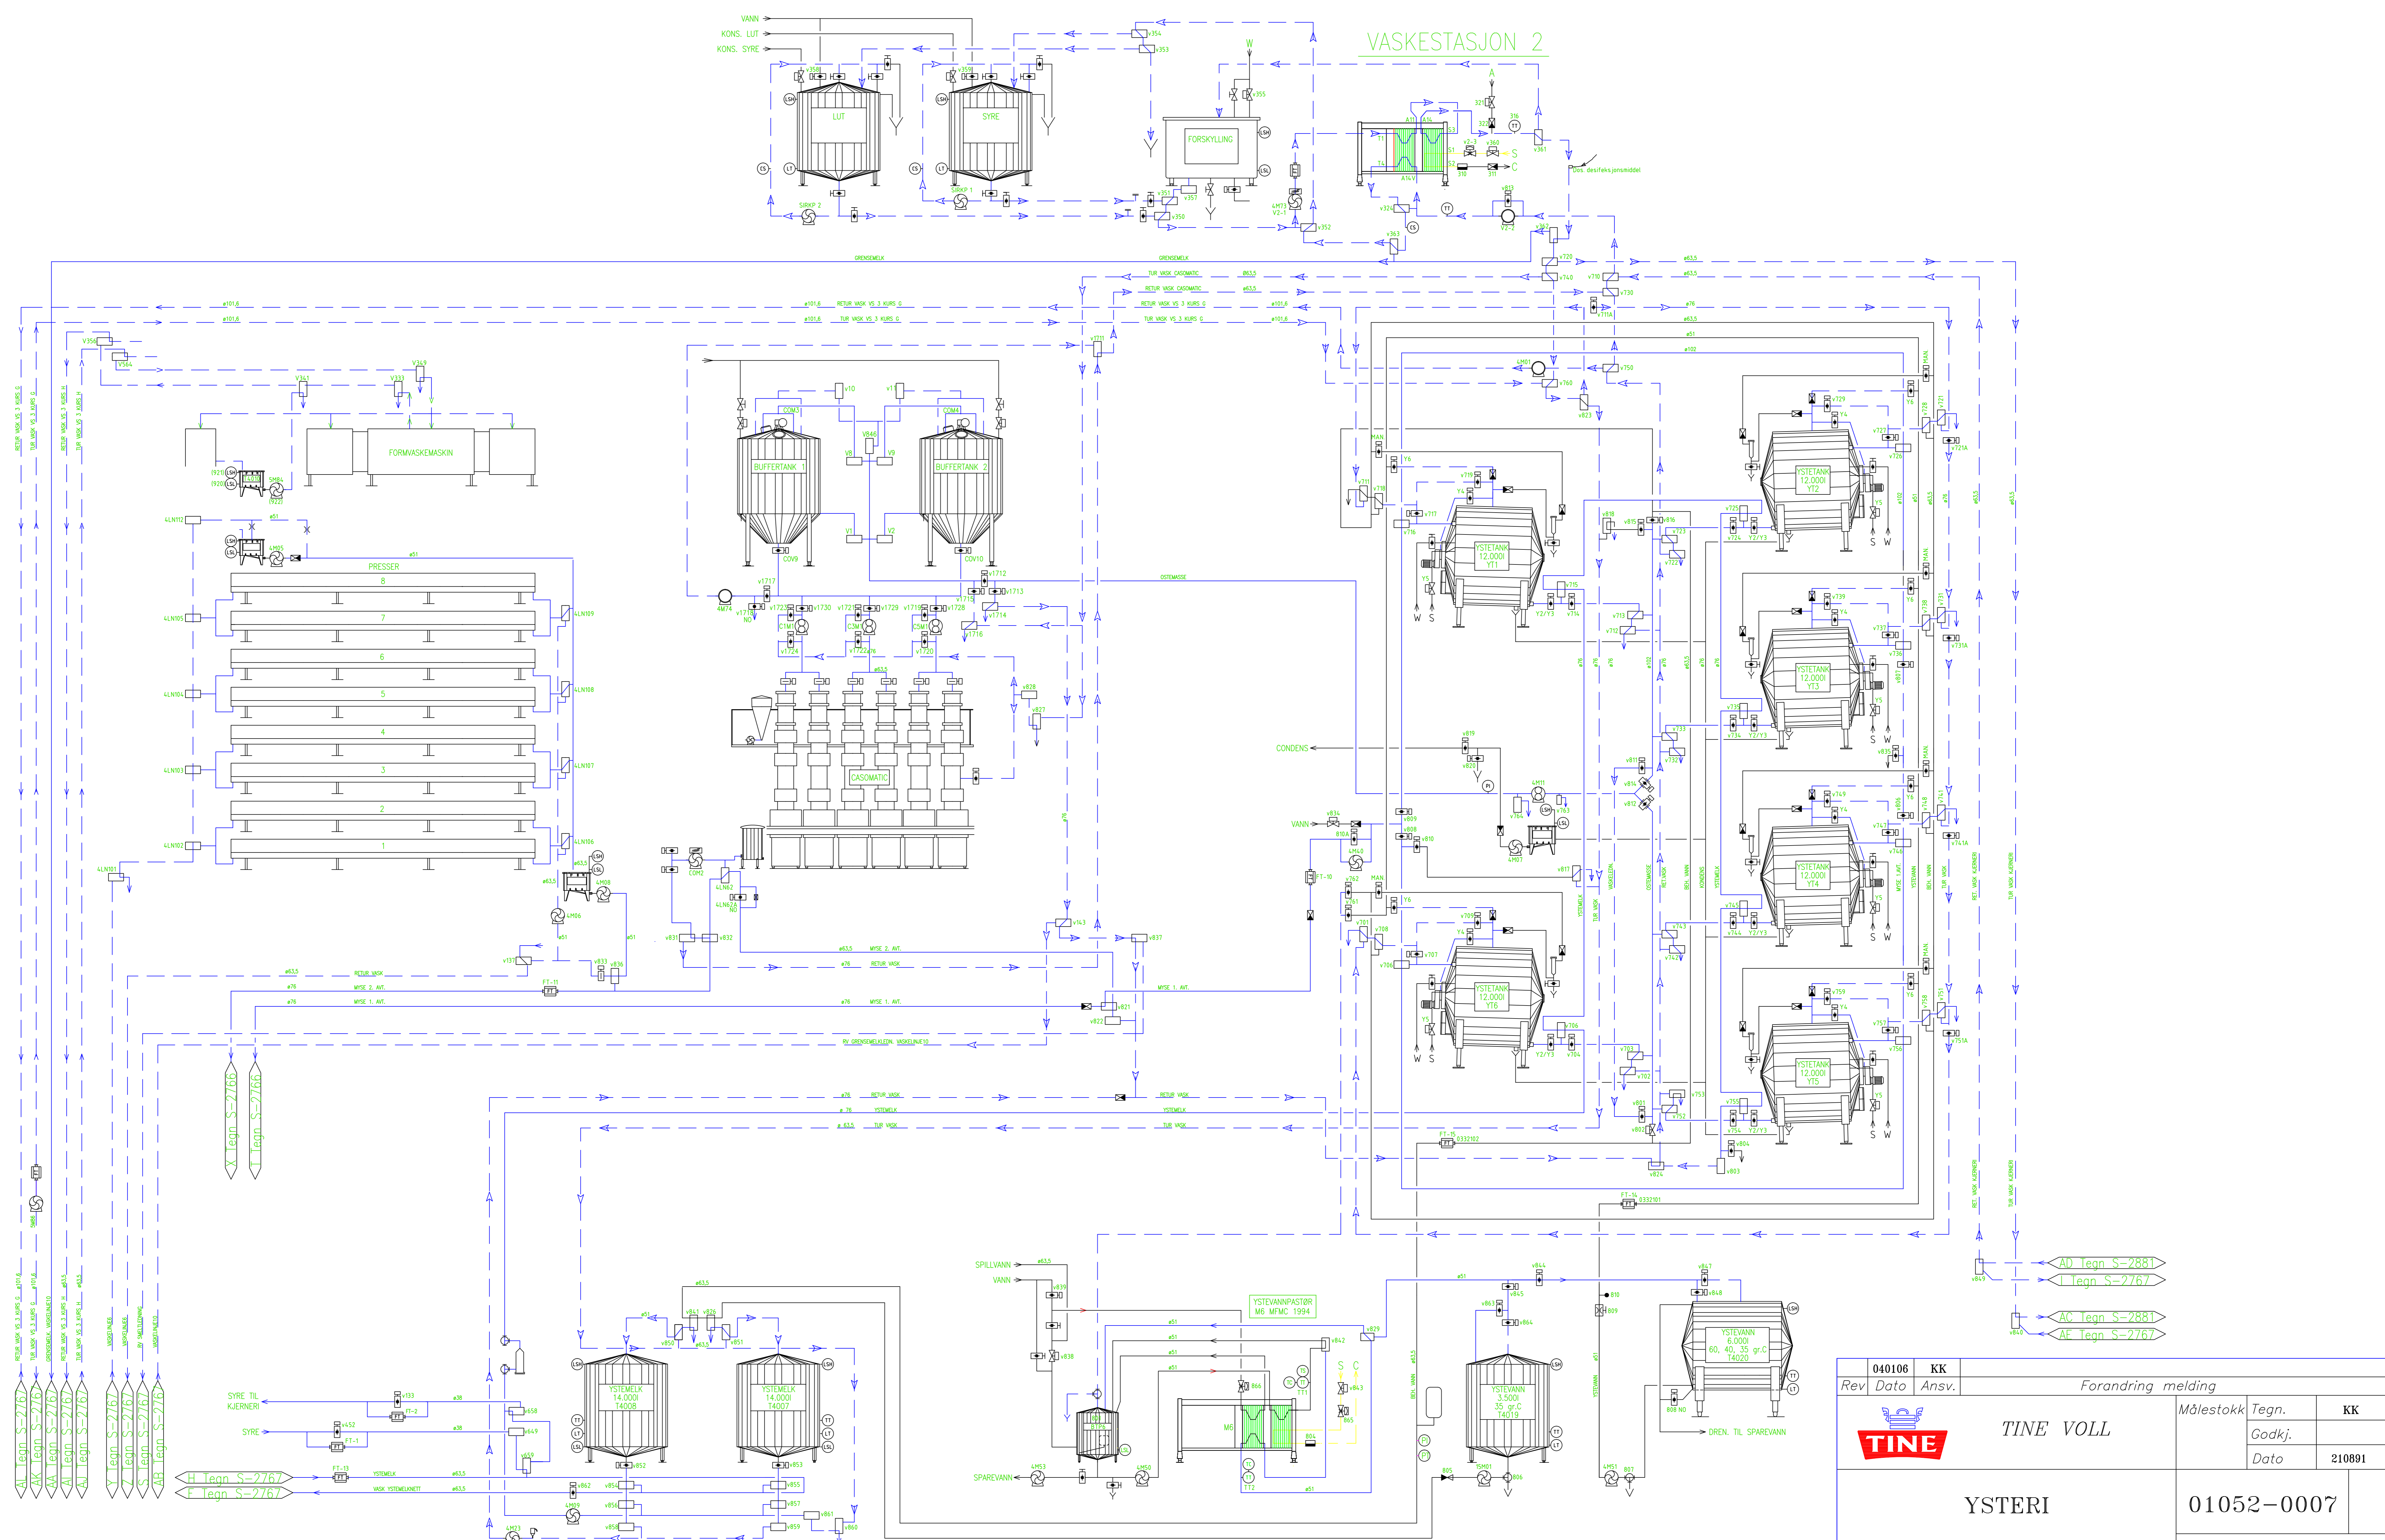

This document and its contents are our exclusive property and must not be copied, reproduced, transmitted or communicated to any other party, or used for purposes not expressly permitted by us.

040106	KK	Forandring melding	
Rev	Dato	Ansv.	
		TINE VOLL	
		Målestokk	Tegn. KK
YSTERI		Godkj.	
		Dato	210891
Erstat. for: 2781		01052-0007	